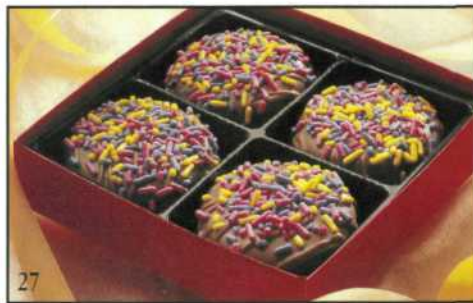

**10 oz. Coconut Clusters**

Sweet, toasted coconut covered in rich milk chocolate.

**11 oz. Happy Easter Logo Assortment**

An array of our most requested centers surrounds an Easter greeting made of solid milk chocolate.

**1 lb. Assorted Meltaways**

All your favorite meltaways smothered in silky milk or dark chocolate.

**10 oz. Peanut Butter Carmeltaways®**

Our famous caramel covered in peanut butter then coated in rich milk chocolate.

**20 oz. Chocolate Basket**

Assorted milk chocolates in a milk chocolate basket. Gold foil gift box.

**4.25 oz. Chocolate Covered Cookies (Oreo®)**

Four OREO® cookies coated in rich milk chocolate then decorated and boxed for a great Easter treat.